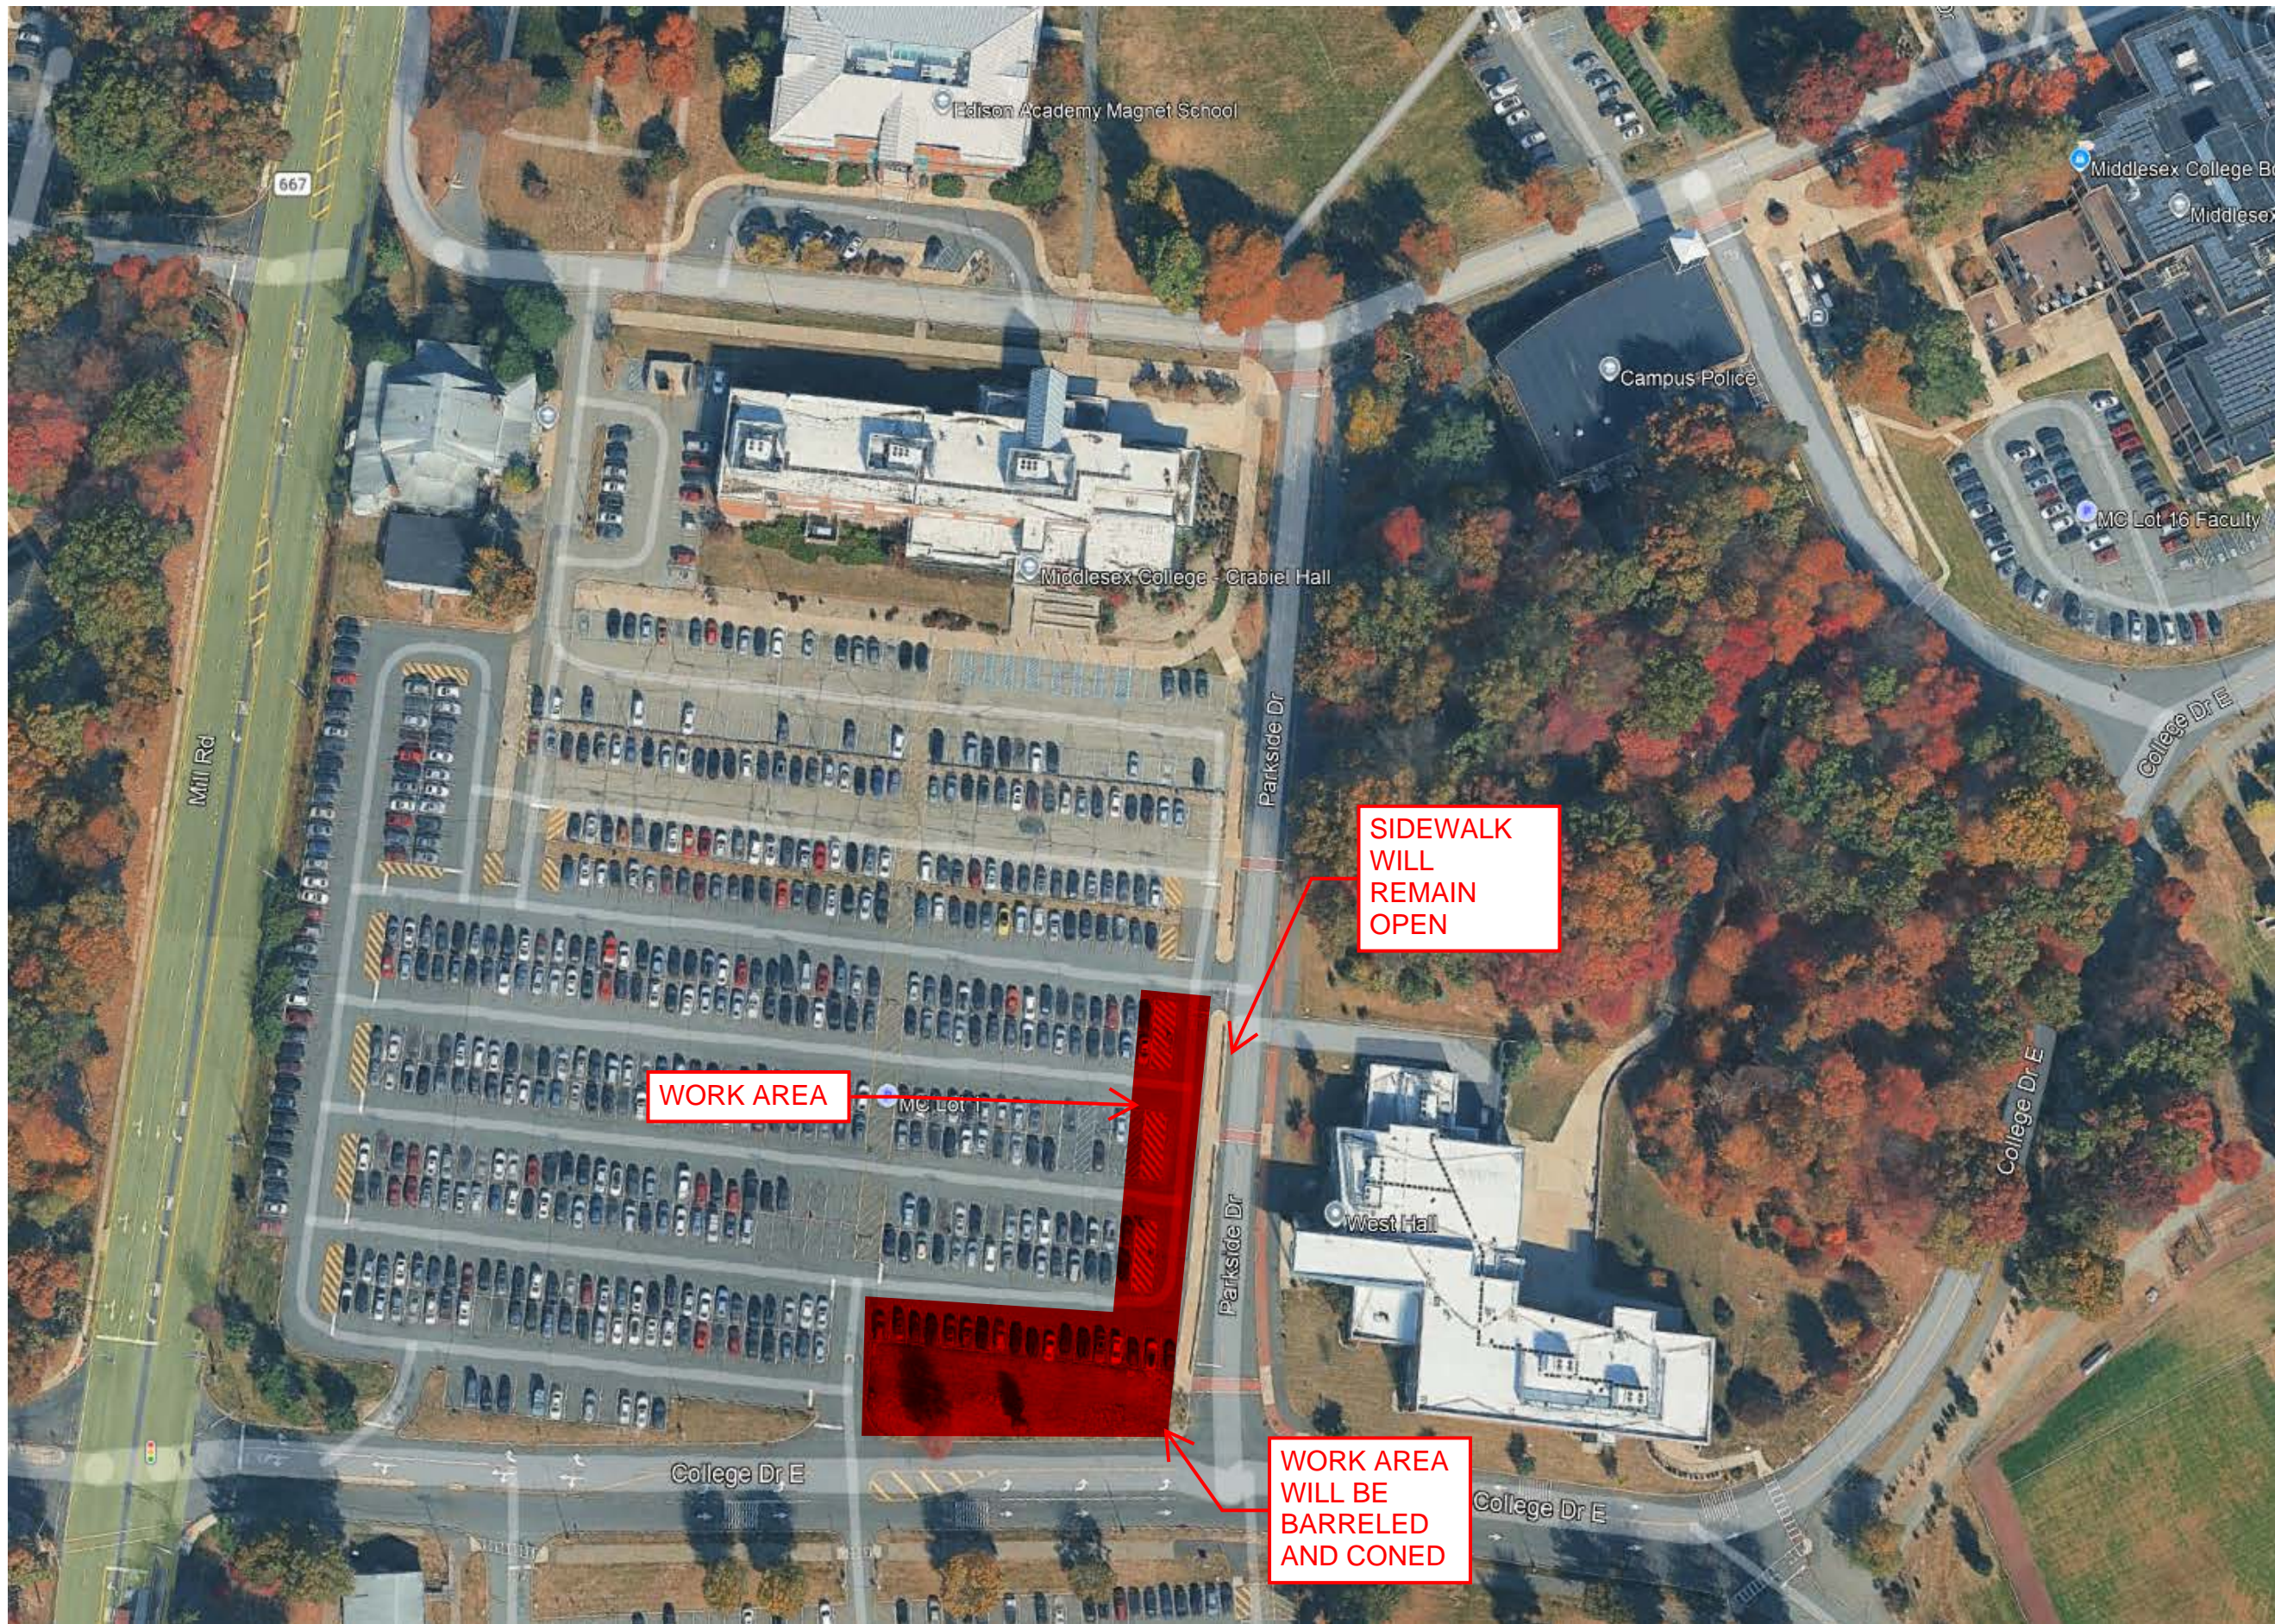

WORK EXPECTED TO COMMENCE EARLY JUNE. WILL LAST FOR THREE DAYS. TENTATIVE START DATE: WEEK OF 6/1

PARKSIDE DRIVE ROAD CLOSURE DETAIL PLAN FOR MIDDLESEX COLLEGE

EDISON TOWNSHIP
MIDDLESEX COUNTY, NEW JERSEY

DATE:
5/13/2026

PARKING LOT CLOSURE EXPECTED TO COMMENCE AT THE CONCLUSION OF PARKSIDE DR ROAD CROSSING. WORK IN HIGHLIGHTED AREA EXPECTED TO LAST TWO WEEKS

PARKING LOT 1 CLOSURE DETAIL PLAN FOR MIDDLESEX COLLEGE

EDISON TOWNSHIP
MIDDLESEX COUNTY, NEW JERSEY

DATE:
5/13/2026